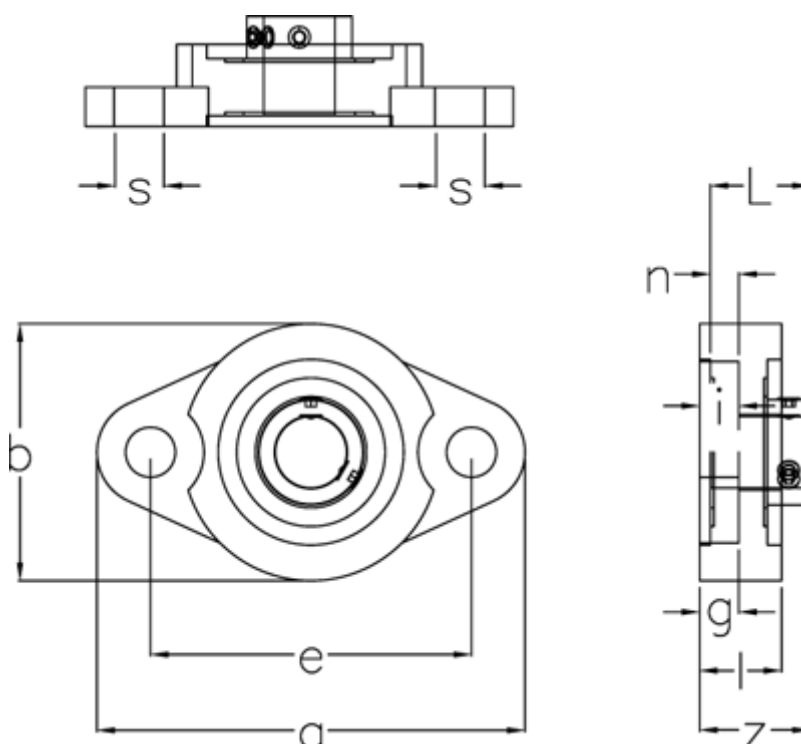

Article number: 5425061000

Description: 2 hole Flange Unit KFL000 for shaft  $\varnothing 10\text{mm}$   
Housing alu, bearing steel, extra small

## Measures

a	= 60	l	= 11.5
b	= 36	L	= 14.0
Bearing	= K000	Nominal drive	= 4.0
Bolt size	= M6	s	= 7
e	= 45	Weight	= 0.07
g	= 5.5	z	= 15.5
Housing	= FL000		
i	= 5.5		